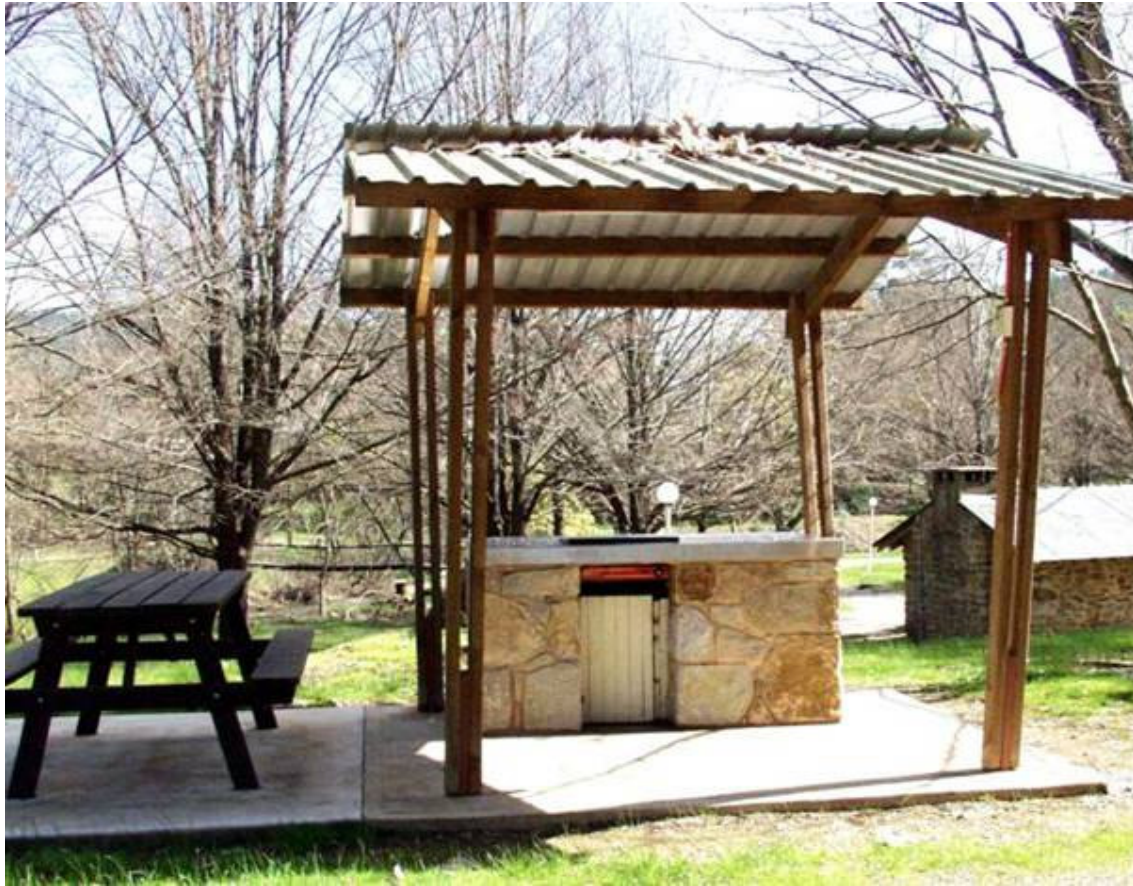

Building a BBQ?

Bright Caravan Park. BBQ built by Stonelayer, Kevin White.

Glenrowan Granite.

Glenrowan Quarry. Moyhu Road. Glenrowan. Phone (03) 5766 2251.